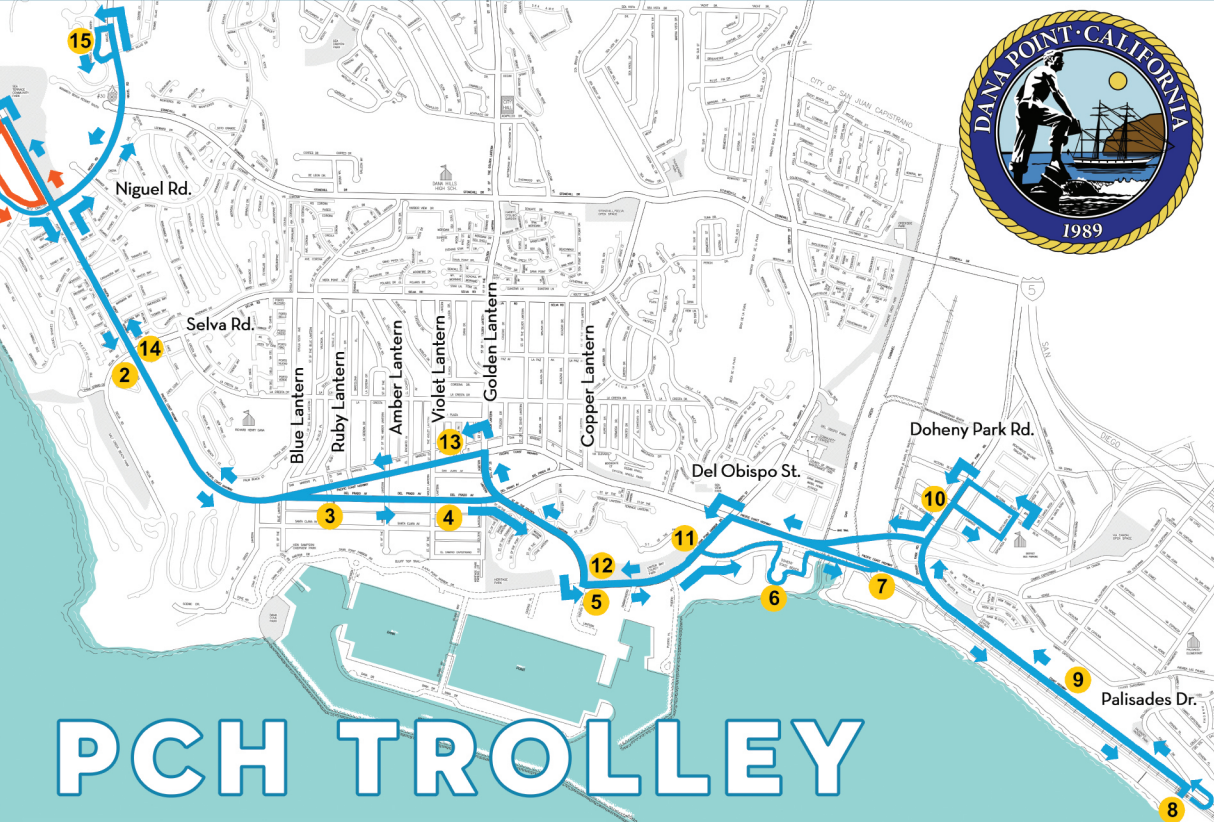

LEGEND

- Dana Point Trolley Stop
- Laguna Beach Junction
- Trolley Direction Arrow
- Trolley Route

OPERATING HOURS
(Year One)

- Fridays - 12PM - 10PM
- Saturdays - 10AM - 10PM
- Sundays - 10AM - 8PM
- Labor Day - 10AM - 8PM

TROLLEYS ARRIVE AT STOPS EVERY 15 MINUTES
Services can be delayed during particularly heavy traffic conditions.

SUMMER WEEKENDS
Friday / Saturday / Sunday
JUNE 26th - SEPTEMBER 7th

PCH TROLLEY

TRANSIT INFO:
(949) 248-3554

WWW.DPTROLLEY.COM

DOWNLOAD THE TROLLEY TRACKER APP FOR REAL-TIME TROLLEY ARRIVALS: